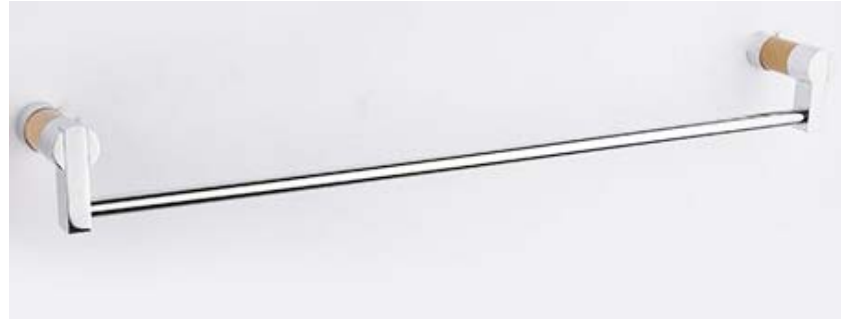

Low Step Shower Tray With Stainless Steel Frame

Odor Proof Waste Included

Tray Height: 15cm

Shower Set Included, fully Brass, Chrome plated.

US\$155, MOQ: 5pcs

Matching Shower Set

High quality Stainless Steel

Toilet Paper Holder

Towel Ring

Robe Hook

Cup Holder

Ashtray Holder

Towel Bar

Chassis: Ancient Porcelain Imitation

Material: Brass, Refined surface treatment

6 pcs bathroom hardwares US\$158/set, MOQ: 5pcs

BATHROOM HARDWARES - STAINLESS STEEL SERIES

Soap Basket

Towel bar

Soap Dispenser

Toilet Paper Holder

Towel Ring

Chassis: Refinded Marble

Material: Stainless Steel 304

5 pcs bathroom hardwares US\$98/set, MOQ: 5pcs

URINALS AND TOILETS

Urinal

US\$85, MOQ: 5pcs

Toilet ROGHING IN 300/400MM

US\$125, MOQ: 5pcs

PORTFOLIO